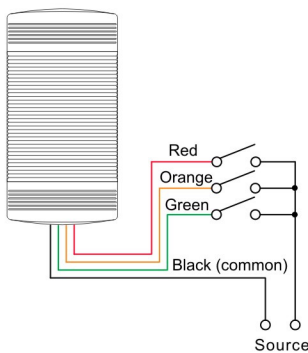

## DESIGNATION

Item	Signal	Description
1. Type	TPH	Wall Mount Warning Light
2. Function	L	Standard
	F	Flash
	B	Buzzer
	S	Flash + Buzzer
3. Voltage	1	110VAC
	2	220VAC
	7	24VAC/DC
	9	12VAC/DC

## DIMENSIONS

TPHL/TPHF

TPHB/TPHS

## WIRING DIAGRAM

TPHL

TPHF

TPHB

TPHS