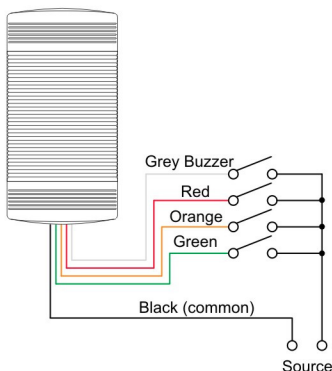

## DESIGNATION

Item	Signal	Description
1. Type	TPH	Wall Mount Warning Light
2. Function	L	Standard
	F	Flash
	B	Buzzer
	S	Flash + Buzzer
3. Voltage	1	110VAC
	2	220VAC
	7	24VAC/DC
	9	12VAC/DC

## DIMENSIONS

TPHL/TPHF

TPHB/TPHS

## WIRING DIAGRAM

TPHL

TPHF

TPHB

TPHS