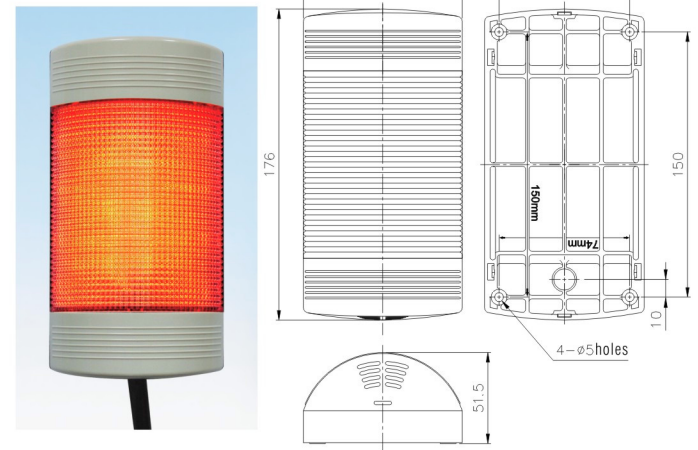

## DESIGNATION

Item	Signal	Description
1. Type	TPH	Wall Mount Warning Light
2. Function	L	Standard
	F	Flash
	B	Buzzer
	S	Flash + Buzzer
3. Voltage	1	110VAC
	2	220VAC
	7	24VAC/DC
	9	12VAC/DC

## DIMENSIONS

TPHL/TPHF

TPHB/TPHS