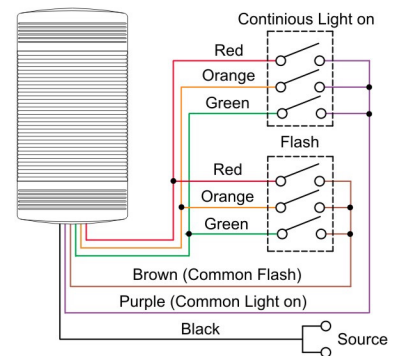

## DESIGNATION

Item	Signal	Description
1. Type	TPH	Wall Mount Warning Light
2. Function	L	Standard
	F	Flash
	B	Buzzer
	S	Flash + Buzzer
3. Voltage	1	110VAC
	2	220VAC
	7	24VAC/DC
	9	12VAC/DC

## DIMENSIONS

TPHL/TPHF

TPHB/TPHS

## WIRING DIAGRAM

TPHL

TPHF

TPHB

TPHS