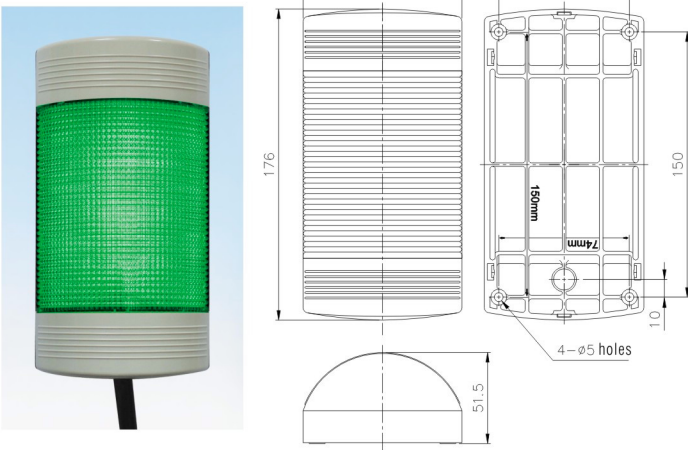

## DESIGNATION

Item	Signal	Description
1. Type	TPH	Wall Mount Warning Light
2. Function	L	Standard
	F	Flash
	B	Buzzer
	S	Flash + Buzzer
3. Voltage	1	110VAC
	2	220VAC
	7	24VAC/DC
	9	12VAC/DC

## DIMENSIONS

TPHL/TPHF

TPHB/TPHS