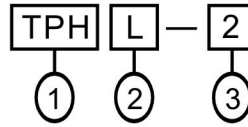

FEATURES

- 3 signal lights in a lens (Red, Orange, Green)
- Long Life: LED 50,000 hrs min.
- Intermittence Buzzer: 80db/1m min
  Frequency: 60 cycles/min
- Degree of protection:TPHL&TPHF:IP53,
  TPHB&TPHS:IP50

DESIGNATION